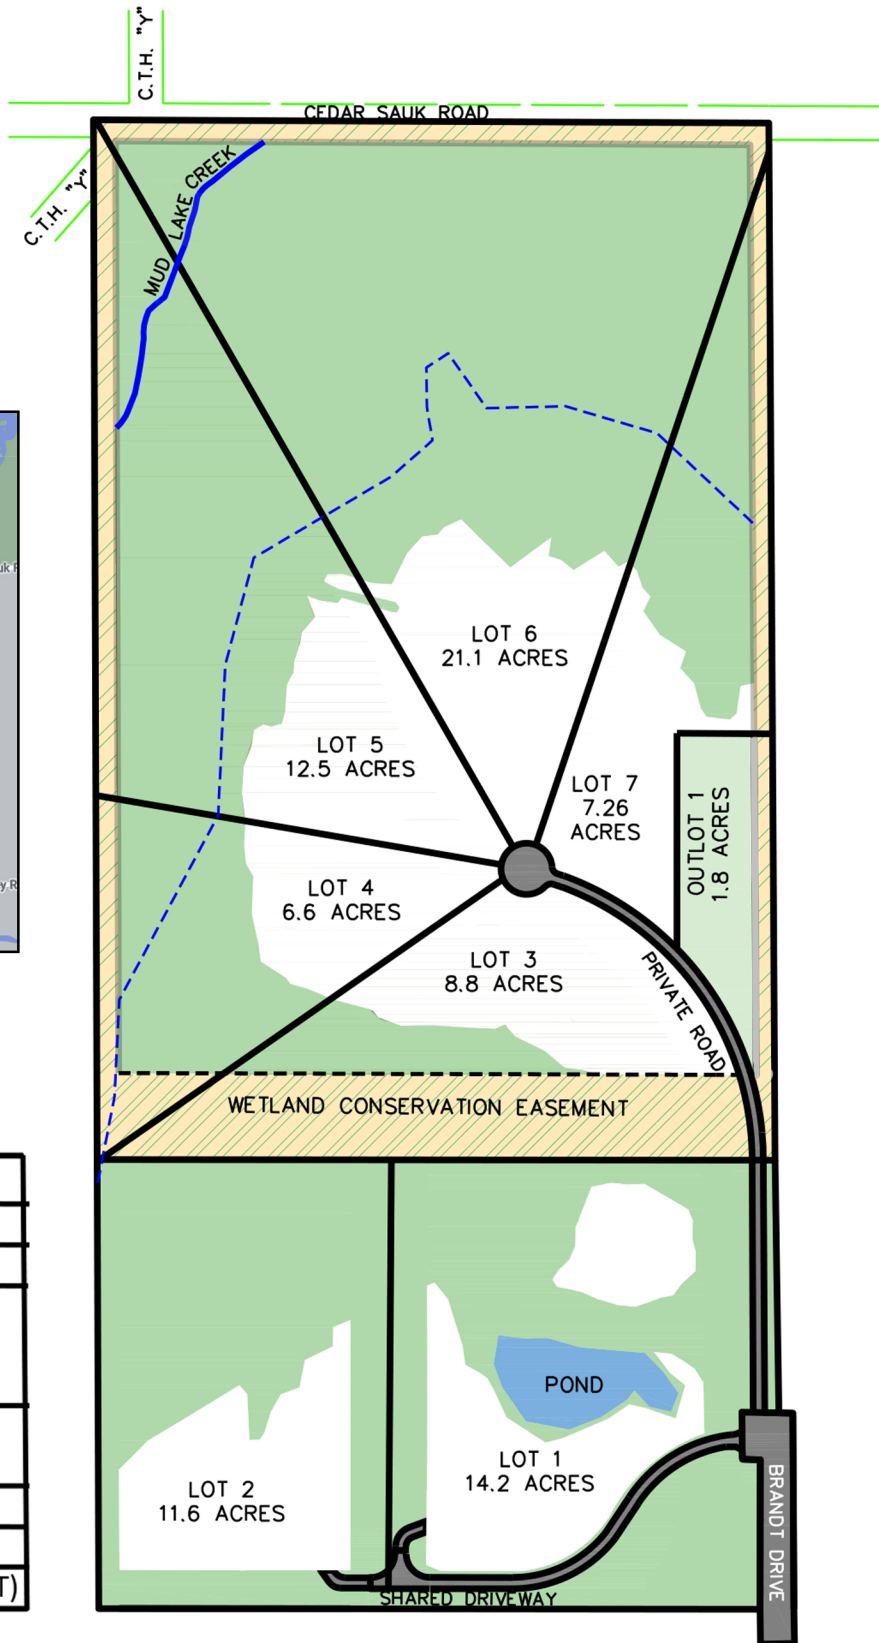

Town of Cedarburg

Legend	
	NATURAL POND
	WETLAND AREA
	WETLAND CONSERVATION EASEMENT
	FLOODPLAIN BOUNDARY
	LOTS
	MUD LAKE CREEK
	OPEN SPACE (OUTLOT)